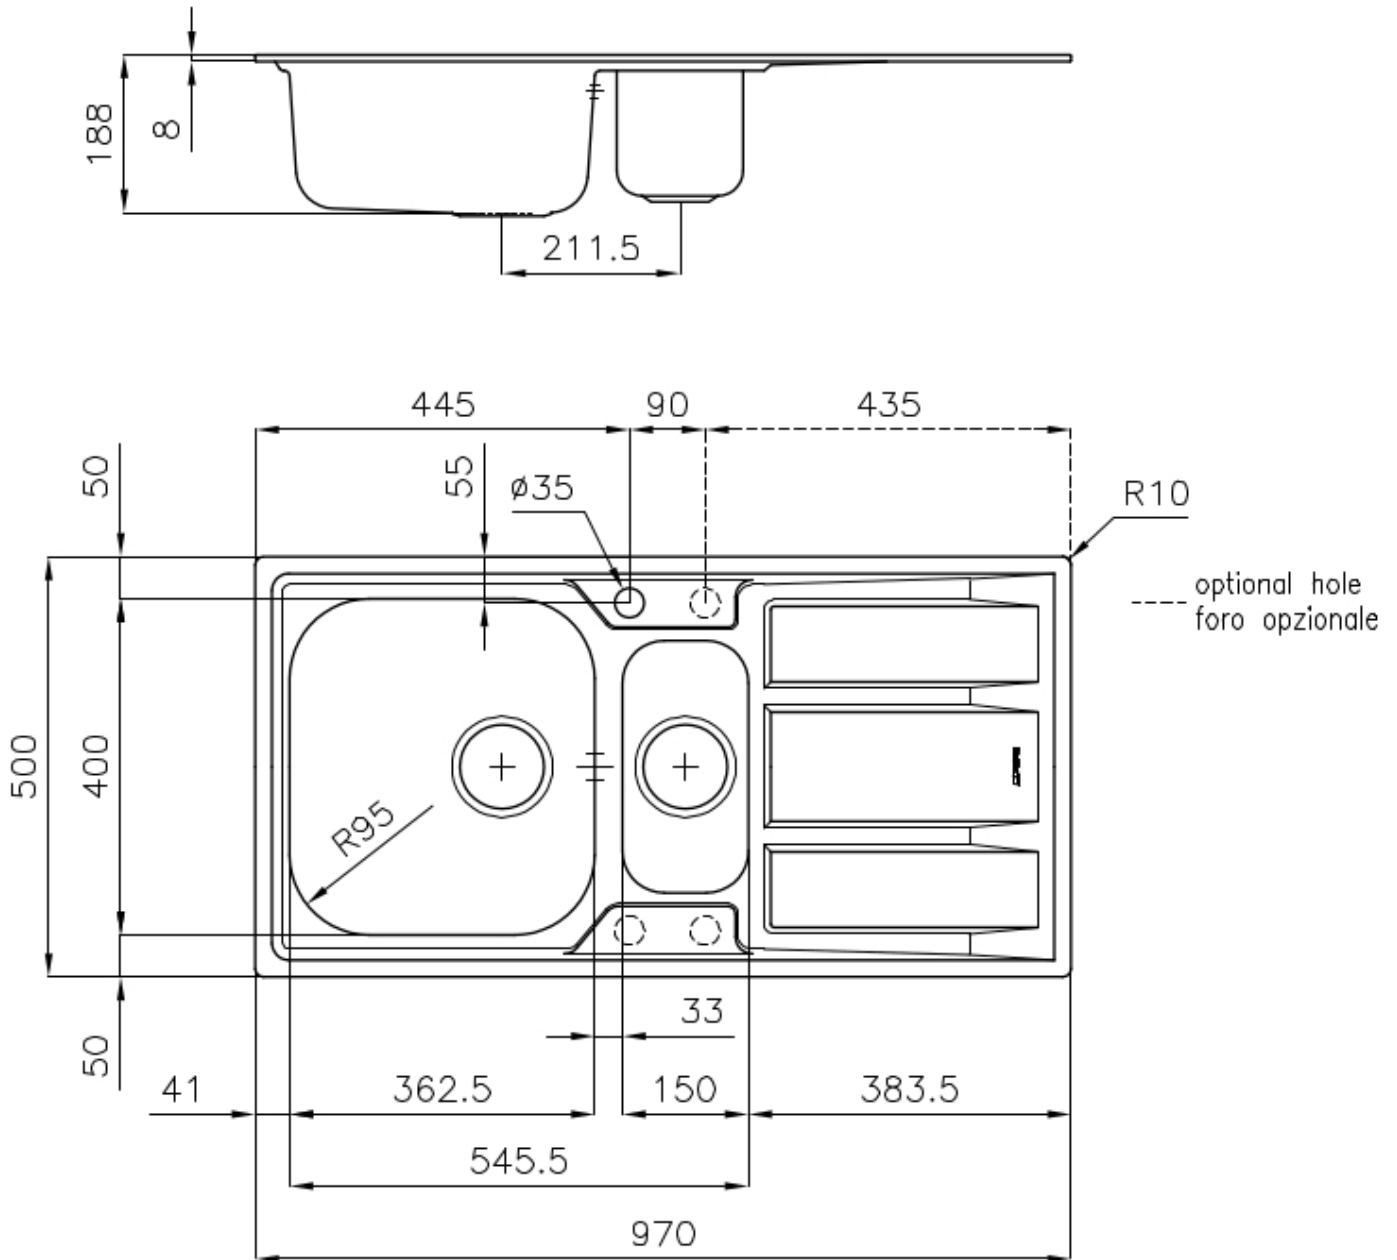

TECHNICAL DATA